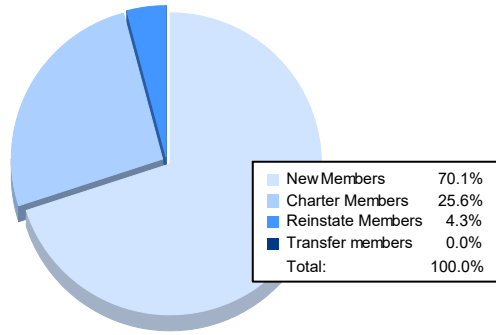

Year	New Clubs	Dropped Clubs	Gain/ Loss Clubs	New Members	Charter Members	Reinstate Members	Transfer Members	Total Member Added	Total Members Dropped	Gain/ Loss Members
2016-2017	1	0	1	246	35	12	8	301	198	103
2017-2018	0	2	-2	227	0	5	2	234	254	-20
2018-2019	0	2	-2	100	0	21	4	125	229	-104
2019-2020	0	0	0	91	0	1	3	95	173	-78
2020-2021	2	0	2	164	60	10	0	234	155	79
<b>Average</b>	<b>1</b>	<b>1</b>	<b>0</b>	<b>166</b>	<b>19</b>	<b>10</b>	<b>3</b>	<b>198</b>	<b>202</b>	<b>-4</b>

### Membership Composition June 2021 Cumulative