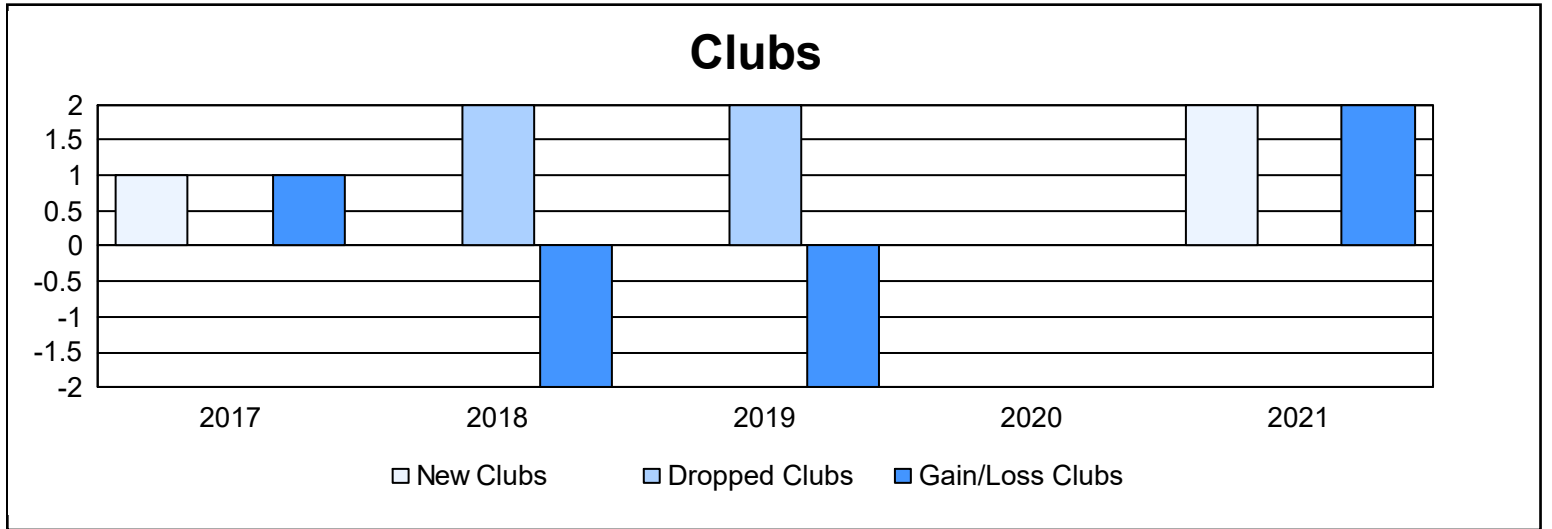

Year	New Clubs	Dropped Clubs	Gain/ Loss Clubs	New Members	Charter Members	Reinstate Members	Transfer Members	Total Member Added	Total Members Dropped	Gain/ Loss Members
2016-2017	1	0	1	246	35	12	8	301	198	103
2017-2018	0	2	-2	227	0	5	2	234	254	-20
2018-2019	0	2	-2	100	0	21	4	125	229	-104
2019-2020	0	0	0	91	0	1	3	95	173	-78
2020-2021	2	0	2	164	60	10	0	234	155	79
<b>Average</b>	<b>1</b>	<b>1</b>	<b>0</b>	<b>166</b>	<b>19</b>	<b>10</b>	<b>3</b>	<b>198</b>	<b>202</b>	<b>-4</b>

### Membership Composition June 2021 Cumulative