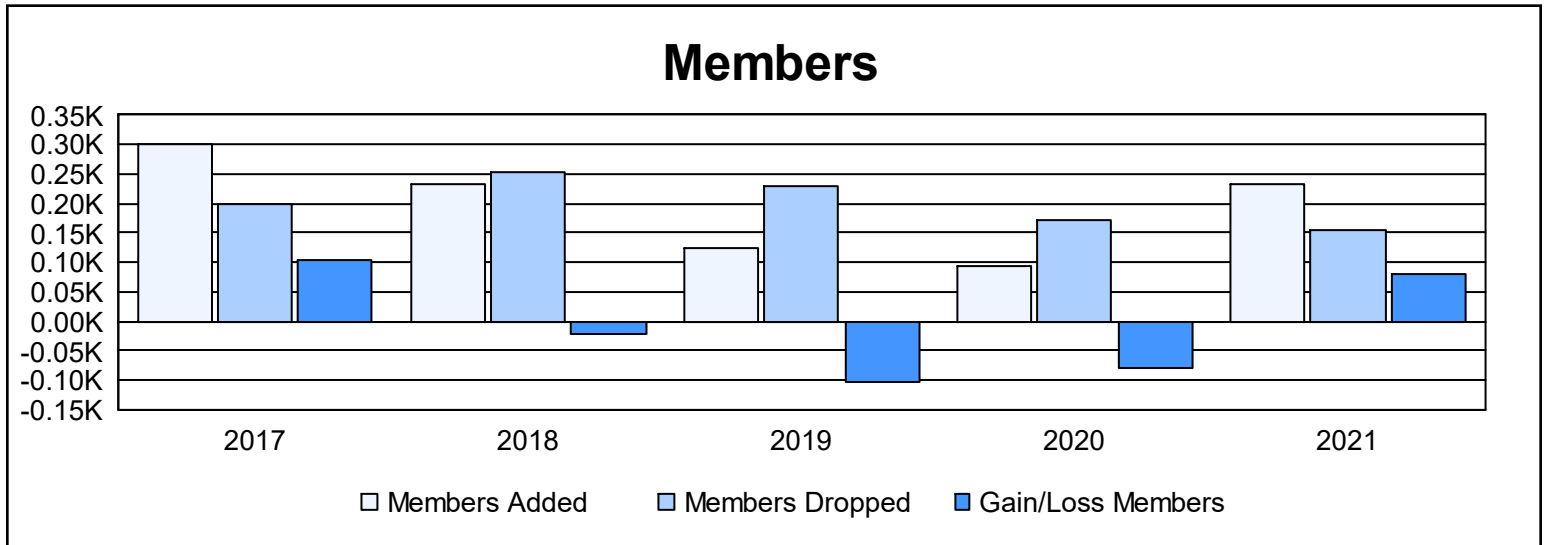

Year	New Clubs	Dropped Clubs	Gain/ Loss Clubs	New Members	Charter Members	Reinstate Members	Transfer Members	Total Member Added	Total Members Dropped	Gain/ Loss Members
2016-2017	1	0	1	246	35	12	8	301	198	103
2017-2018	0	2	-2	227	0	5	2	234	254	-20
2018-2019	0	2	-2	100	0	21	4	125	229	-104
2019-2020	0	0	0	91	0	1	3	95	173	-78
2020-2021	2	0	2	164	60	10	0	234	155	79
<b>Average</b>	<b>1</b>	<b>1</b>	<b>0</b>	<b>166</b>	<b>19</b>	<b>10</b>	<b>3</b>	<b>198</b>	<b>202</b>	<b>-4</b>

### Membership Composition June 2021 Cumulative